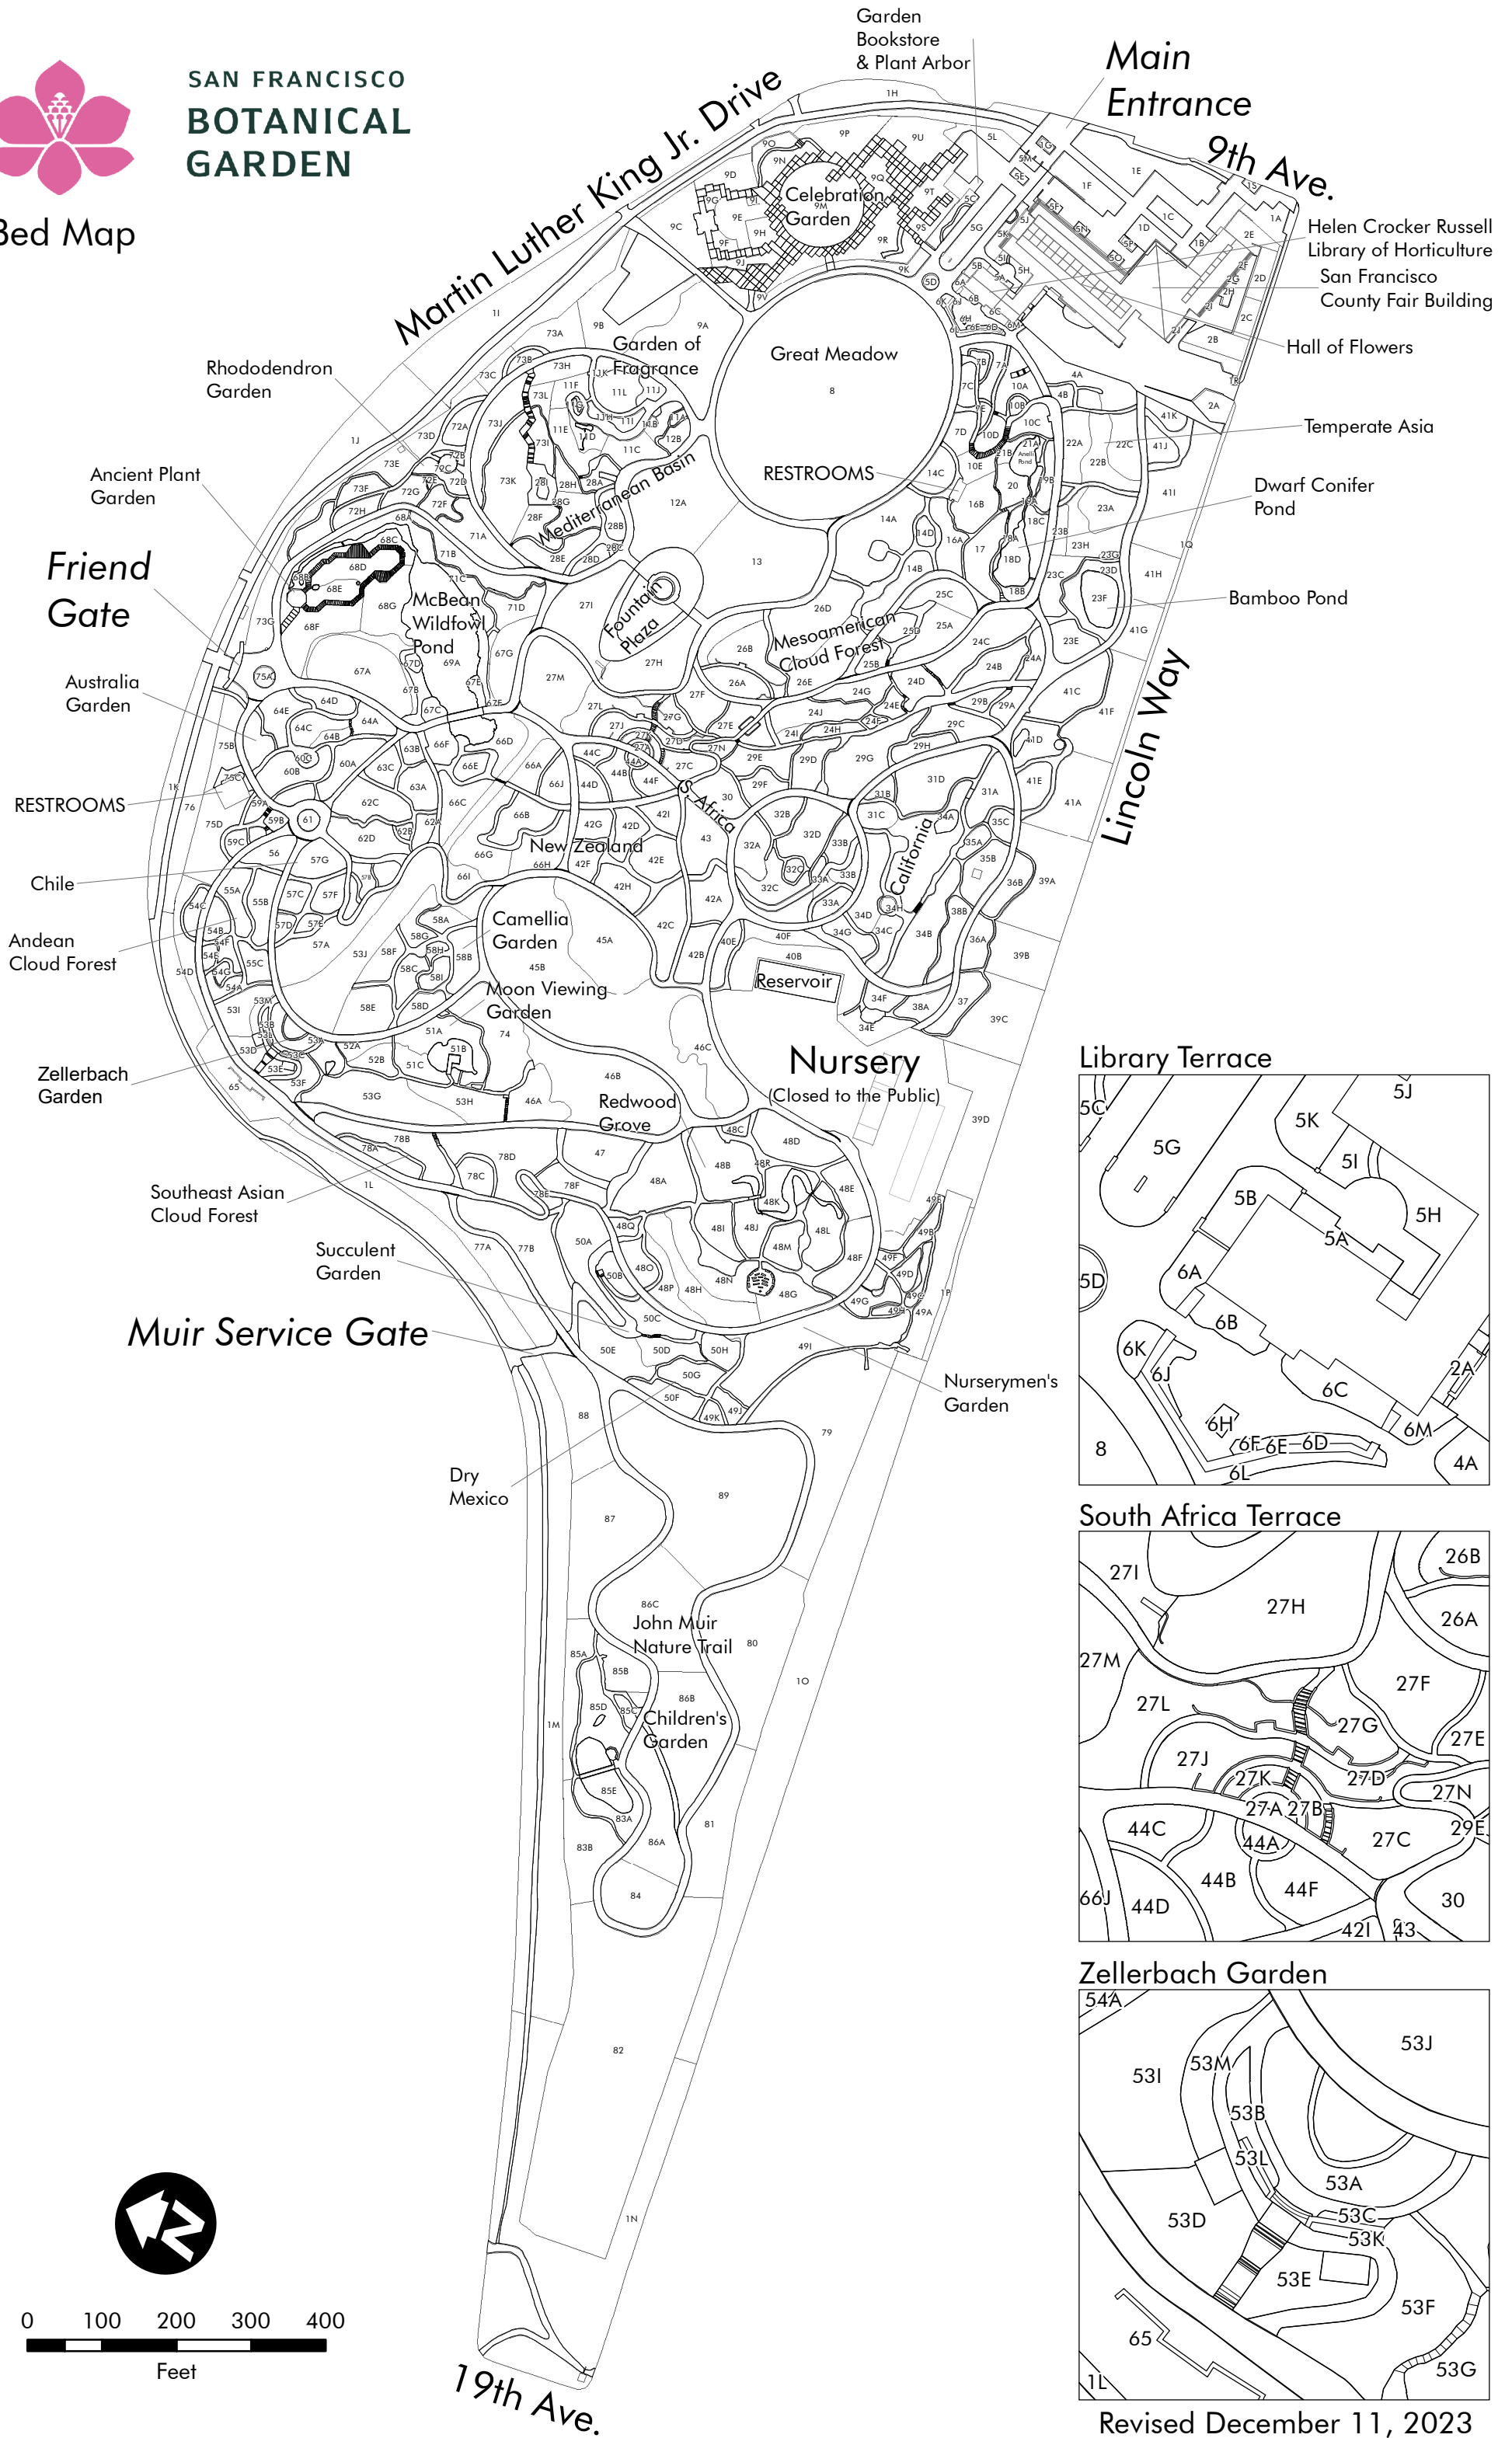

SAN FRANCISCO BOTANICAL GARDEN

Bed Map

Revised December 11, 2023
Curatorial Department